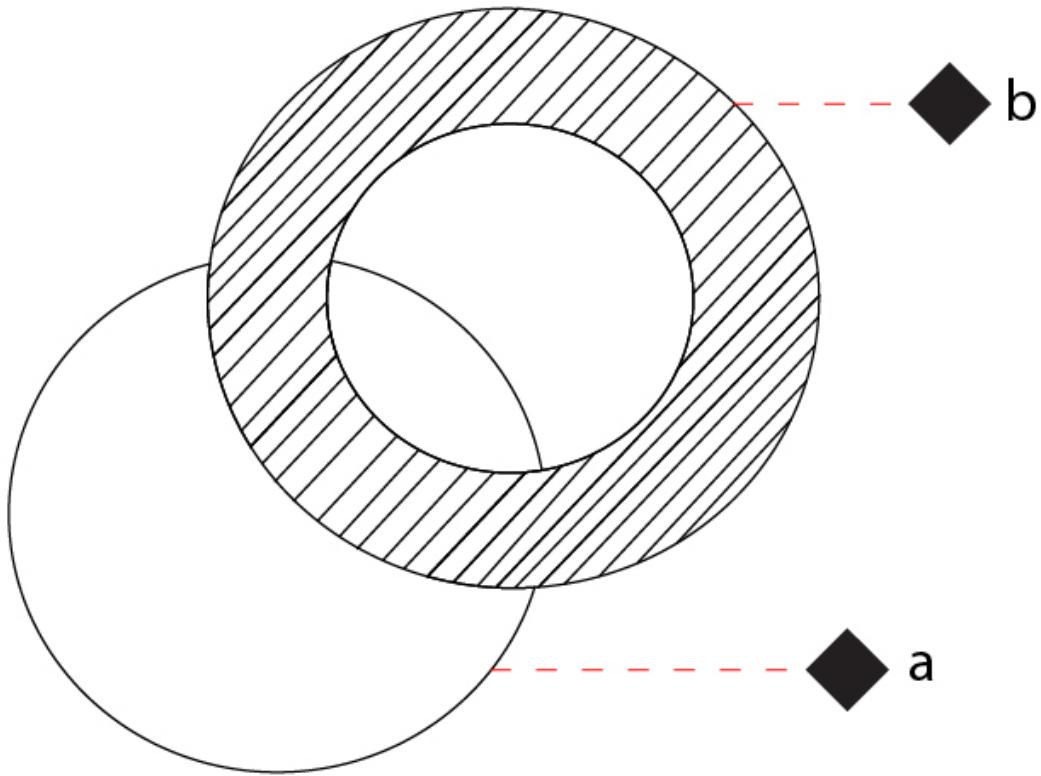

D42064-

PROJECT	_____
TYPE	_____
SPECIFIER	_____
QUANTITY	_____
DATE	_____

D