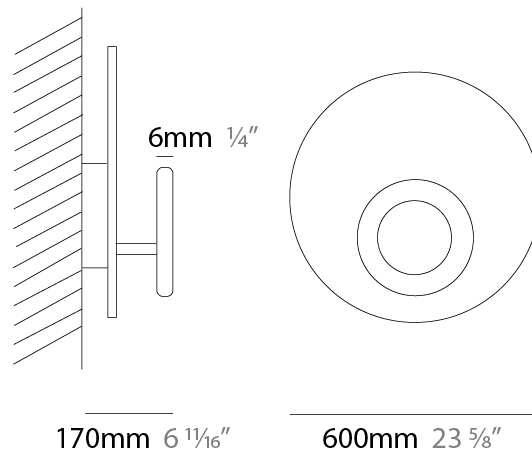

PROJECT	_____
TYPE	_____
SPECIFIER	_____
QUANTITY	_____
DATE	_____

VERA SURFACE

D42067- -

base number
Color   Temperature   Finish   Options

1. To build a product code in our configurator select the specify button on the base model # product page
2. To build a manual product code on this datasheet choose from the options listed below in blue font and add the suffix to the base model #

GENERAL

Series: Vera
Brand: Icone
Division: Design
Mounting Type: Surface
Mounting Location: Wall / Ceiling
Subcategory: Wall Effect

PHYSICAL

Shape: Round
Diameter (mm): 660
Diameter (in): 23 ⁵/₈
Extension (mm): 170
Extension (in): 6 ¹¹/₁₆
Light Distribution: Direct / Indirect
Fixture Finish: [GLF_WHI](#) / [GLF_RUS](#) / [CLF_BLK](#) / [WHI_ALU](#) / [WHI_COP](#) / [WHI_WHI](#) / [WHI_BRA](#) / [WHI_RUS](#) / [WHI_BLK](#)
Fixture Material: Aluminum

ELECTRICAL

Lamp Type: LED
Total Output Wattage (W): 25.2
Dimming: Non-Dimmable
Driver Included: Yes
Driver Location: Integrated
Driver Type: Constant Current - 120-277Vac
Driver Class: Class 2
Input Voltage (V): 120 - 277
Constant Current (mA): 700
Upon Request: 0-10Vdc Dimming

LED

[Color Temperature (°K): 2700 / 3000](#)
Nominal Lumen (lm): 3897
CRI: >90 CRI
Lamp Life (hrs): 50000

OPTICAL

RATINGS AND CERTIFICATIONS

Certified By: Certified for North American Standards
IP rating: IP20