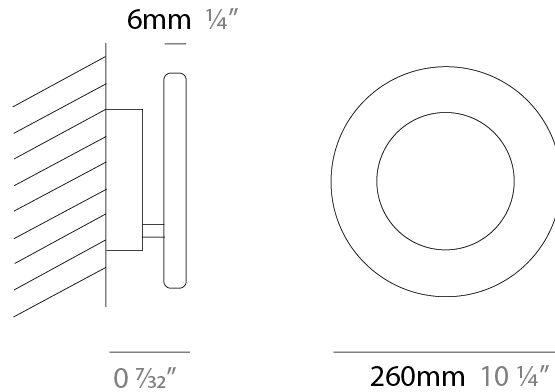

PROJECT	_____
TYPE	_____
SPECIFIER	_____
QUANTITY	_____
DATE	_____

VERA SURFACE

D42064-

base number
Color   Finish
Temperature   Options

1. To build a product code in our configurator select the specify button on the base model # product page
2. To build a manual product code on this datasheet choose from the options listed below in blue font and add the suffix to the base model #

GENERAL

Series: Vera
Brand: Icone
Division: Design
Mounting Type: Surface
Mounting Location: Wall / Ceiling
Subcategory: Wall Effect

PHYSICAL

Shape: Round
Diameter (mm): 260
Diameter (in): 10 1/4
Height (mm): 260
Height (in): 10 1/4
Extension (mm): 320
Extension (in): 12 5/8
Light Distribution: Direct / Indirect
Fixture Finish: GLF_WHI / GLF_RUS / CLF_BLK / WHI_ALU / WHI_COP / WHI_WHI / WHI_BRA / WHI_RUS / WHI_BLK
Fixture Material: Aluminum

ELECTRICAL

Lamp Type: LED
Total Output Wattage (W): 16.8
Dimming: Non-Dimmable / 0-10V Dimming
Driver Included: Yes
Driver Location: Integrated
Driver Type: Constant Current - Universal
Driver Class: Class 2
Input Voltage (V): 120 - 277
Constant Current (MA): 700

LED

Color Temperature (°K): 2700 / 3000
Nominal Lumen (lm): 2598
CRI: >90 CRI
Lamp Life (hrs): 50000

OPTICAL

RATINGS AND CERTIFICATIONS

Certified By: Certified for North American Standards
IP rating: IP20