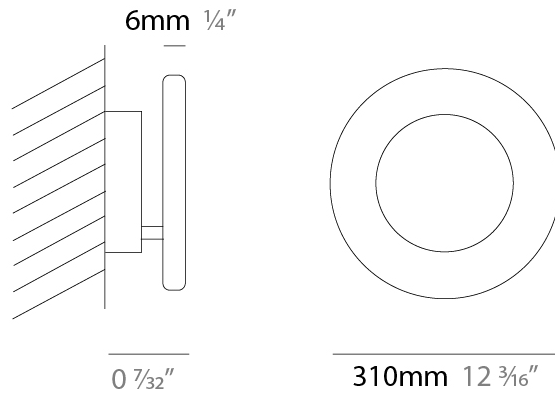

PROJECT	_____
TYPE	_____
SPECIFIER	_____
QUANTITY	_____
DATE	_____

VERA SURFACE

D42065- -

base number
Color   Temperature   Finish   Options

1. To build a product code in our configurator select the specify button on the base model # product page
2. To build a manual product code on this datasheet choose from the options listed below in blue font and add the suffix to the base model #

GENERAL

Series: Vera
Brand: Icone
Division: Design
Mounting Type: Surface
Mounting Location: Wall / Ceiling
Subcategory: Wall Effect

PHYSICAL

Shape: Round
Diameter (mm): 310
Diameter (in): 12 ³/₁₆
Height (mm): 310
Depth (mm): 70
Height (in): 12 ³/₁₆
Depth (in): 2 ³/₄
Extension (mm): 360
Extension (in): 14 ³/₁₆
Light Distribution: Direct / Indirect
Fixture Finish: [GLF_WHI](#) / [GLF_RUS](#) / [CLF_BLK](#) / [WHI_ALU](#) / [WHI_COP](#) / [WHI_WHI](#) / [WHI_BRA](#) / [WHI_RUS](#) / [WHI_BLK](#)
Fixture Material: Aluminum

ELECTRICAL

Lamp Type: LED
Total Output Wattage (W): 25.2
Dimming: Non-Dimmable / 0-10V Dimming
Driver Included: Yes
Driver Location: Integrated
Driver Type: Constant Current - 120-277Vac
Driver Class: Class 2
Input Voltage (V): 120 - 277
Constant Current (MA): 700
Upon Request: 0-10Vdc Dimming

LED

Color Temperature (°K): 2700 / 3000
Nominal Lumen (lm): 3897
CRI: >90 CRI
Lamp Life (hrs): 50000

OPTICAL

RATINGS AND CERTIFICATIONS

Certified By: Certified for North American Standards
IP rating: IP20